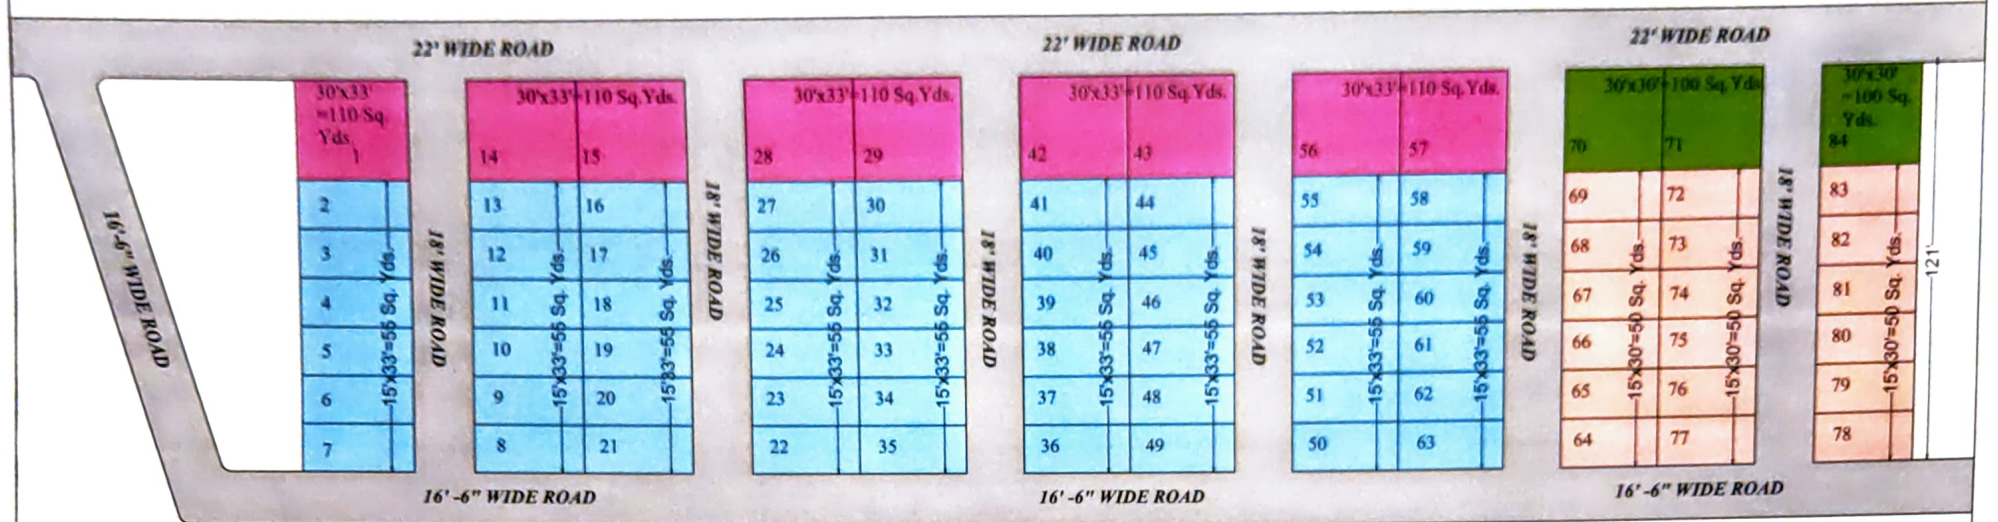

# SHRI KRISHNA REALCITY PVT. LTD.

495'

Total Area = 6655 Sq. Yds.  
 Road Area = 1495 Sq. Yds.  
 Plot Area = 5160 Sq. Yds.

Lingayas College .....	1.5 Km.
Metro Station .....	10. Km.
Echlon Engineering College .....	1.5 Km.
FNG Road .....	500 Mtr.
Khedi Road .....	2 Km.
Noida Sec-150 .....	4 Km.